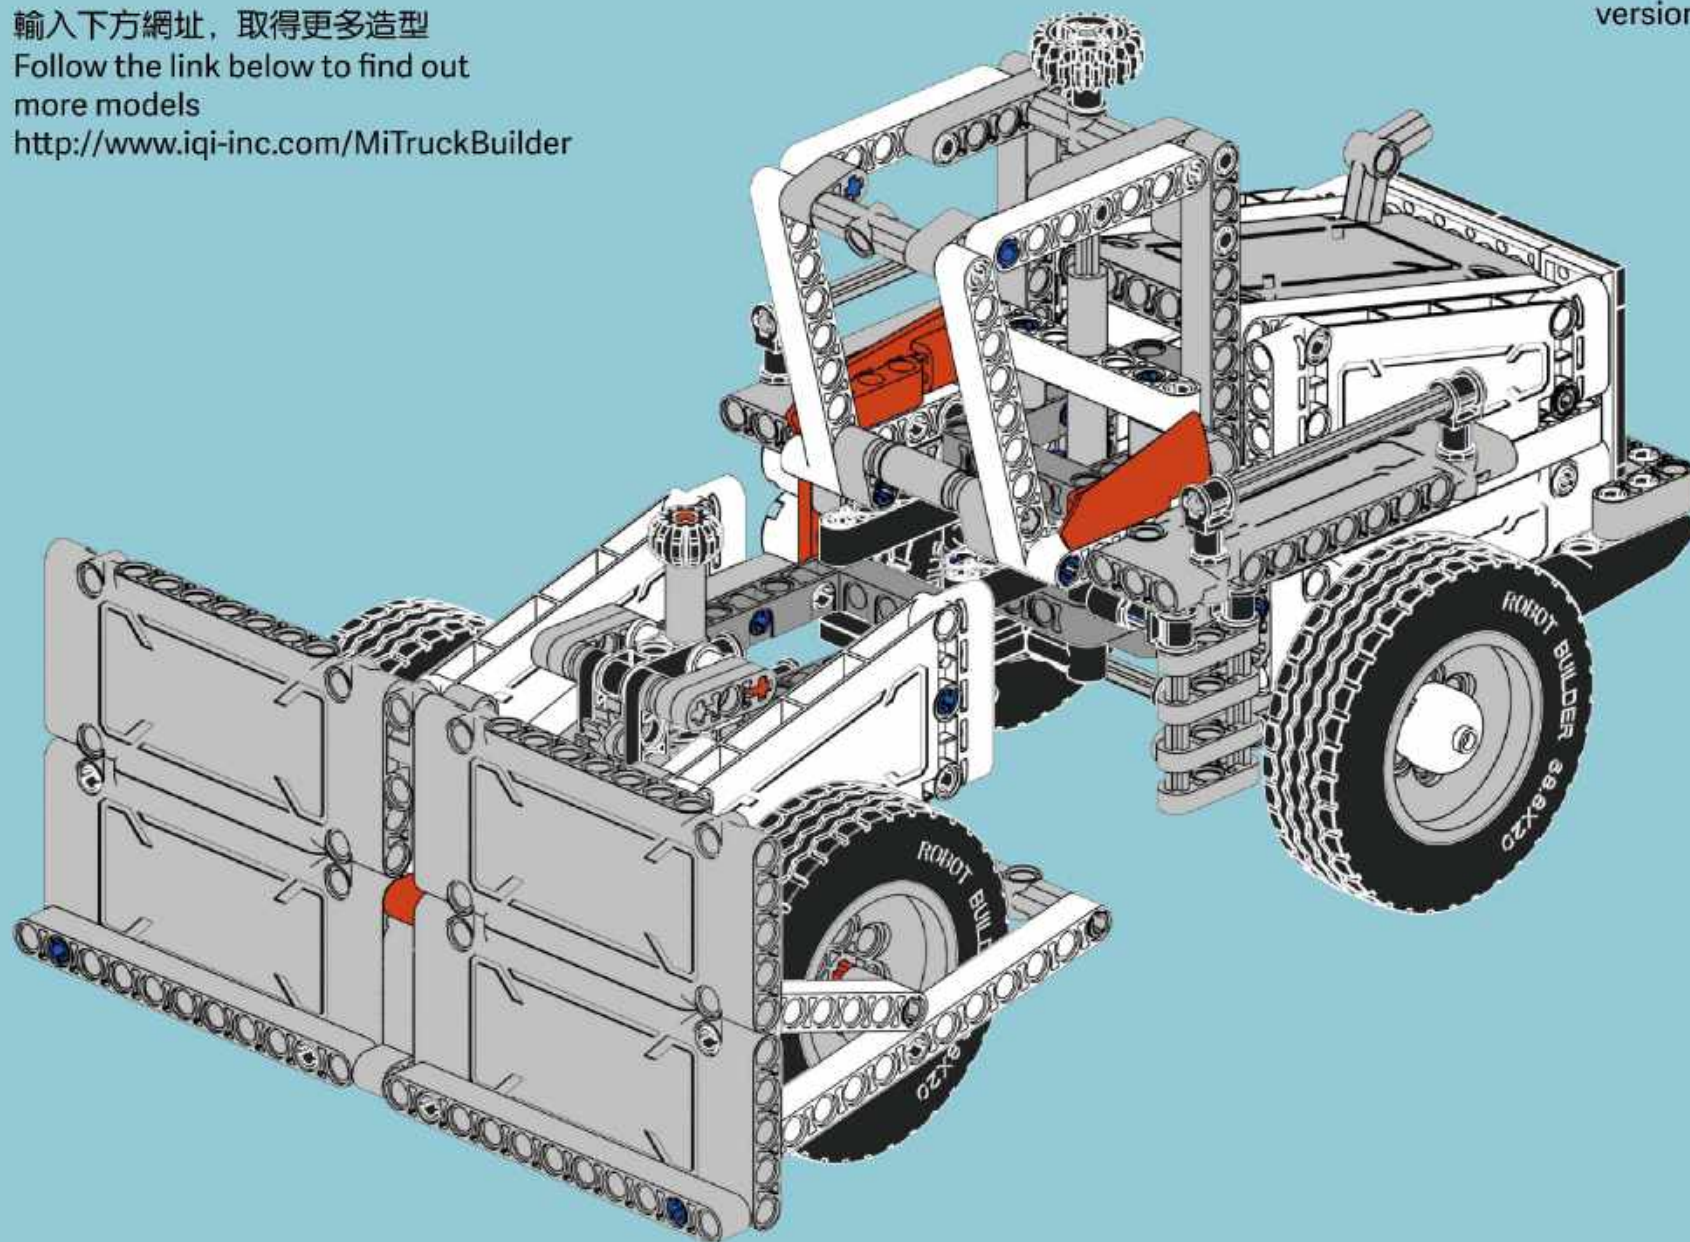

輸入下方網址，取得更多造型
Follow the link below to find out
more models
<http://www.iqi-inc.com/MiTruckBuilder>