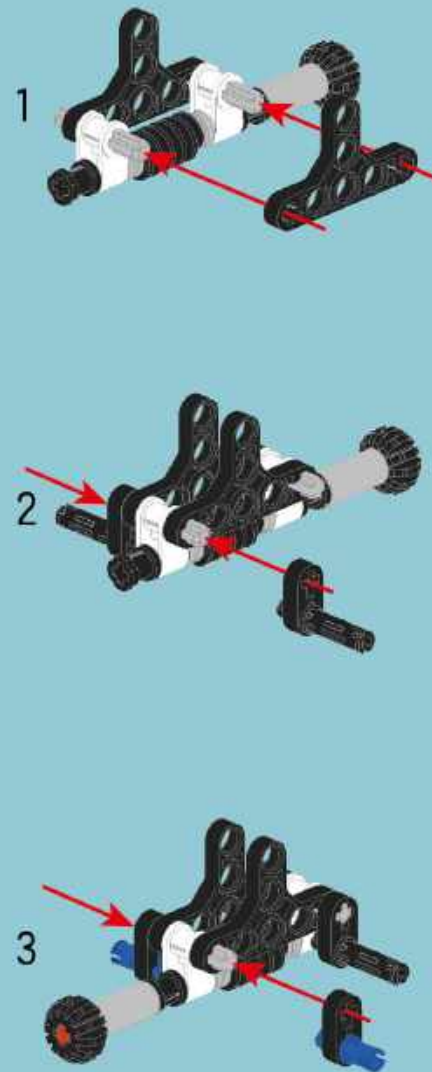

- Section Label:** A box labeled 'A' containing a 3D view of the finished model.
- Parts List:** A box containing a list of parts: '2x' (a long grey brick), '1x' (a black axle), and '2x' (a grey connector).
- Enlarged View:** A box labeled '1:1' showing a top-down view of the assembly.
- Steps:** A box labeled '1' indicating the step number.
- Building Instructions:** A large yellow box containing two sub-steps:
 - (1) A black axle being inserted into a grey connector.
 - (2) A grey connector being attached to the end of the long grey brick.
- Assembled View:** A box showing the grey brick with the black axle and grey connector attached.
- Scale:** A box labeled '1:1' showing a black axle and the number '4', indicating the length of the brick in units.

2

3

23

24

25

26

27

28