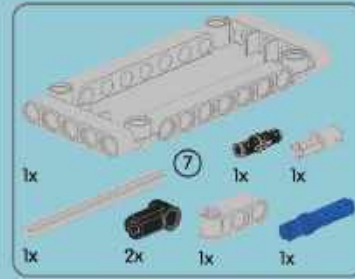

- Section Label:** A box labeled 'A' containing a 3D view of the finished model.
- Parts List:** A box containing a list of parts: '2x' (a long grey brick), '1x' (a black axle), and '2x' (a grey connector).
- Enlarged View:** A box labeled '1:1' showing a top-down view of the assembly.
- Steps:** A box labeled '1' indicating the step number.
- Building Instructions:** A large yellow box containing two sub-steps:
 - (1) A black axle being inserted into a grey connector.
 - (2) A grey connector being attached to the end of the long grey brick.
- Assembled View:** A box showing the grey brick with the black axle and grey connector attached.
- Scale:** A box labeled '1:1' showing a black axle and the number '4', indicating the length of the brick in units.

15

16

17

18

1

2

2x

3